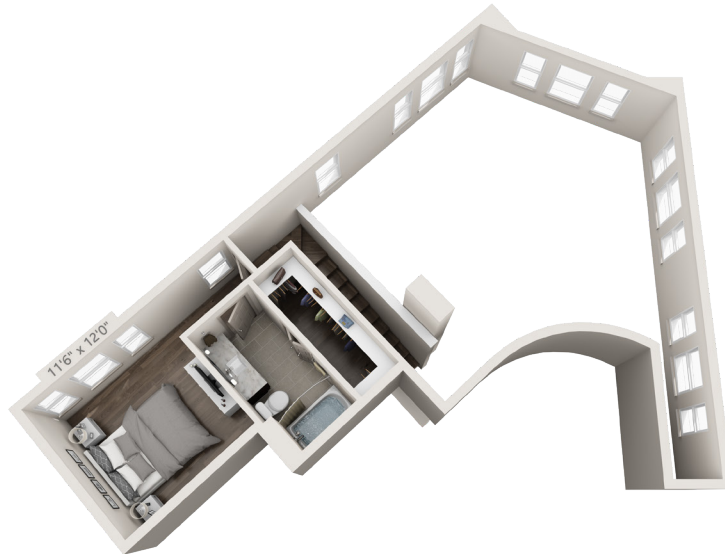

C2M

3 BED / 2 BATH

2050-2055

SQ. FT.

FLATIRON

Domain

10727 Domain Dr. | Austin, TX 78758

512-623-7527 | www.flatirondomain.com

Floorplans are artist's rendering. All dimensions are approximate. Actual product and specifications may vary in dimension or detail. Not all features are available in every apartment. Prices and availability are subject to change. Please see a representative for details.